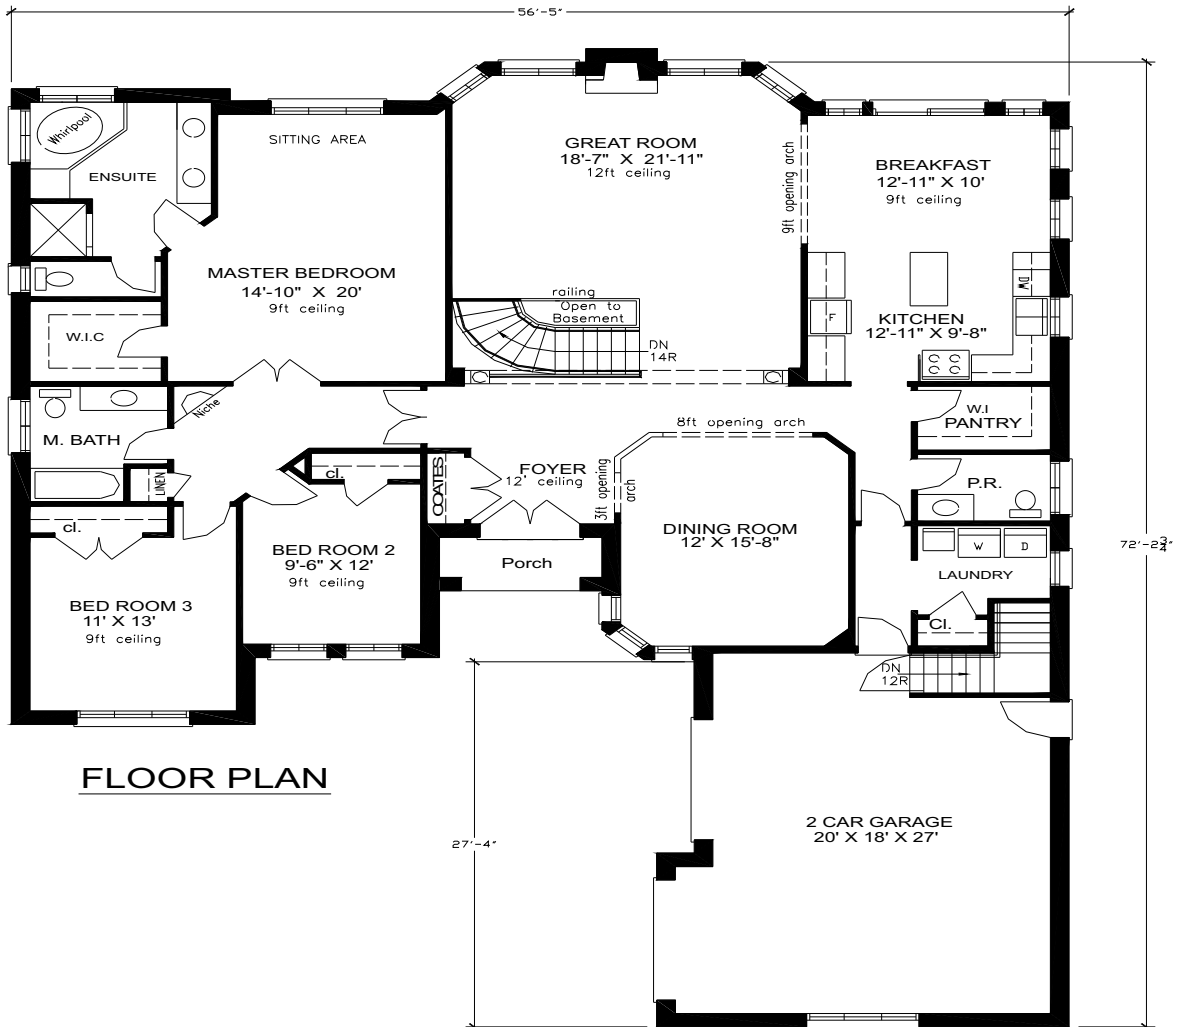

TANDI HOMES
THE ASHLEY
2440 SQ. FT.

FRONT ELEVATION

FLOOR PLAN